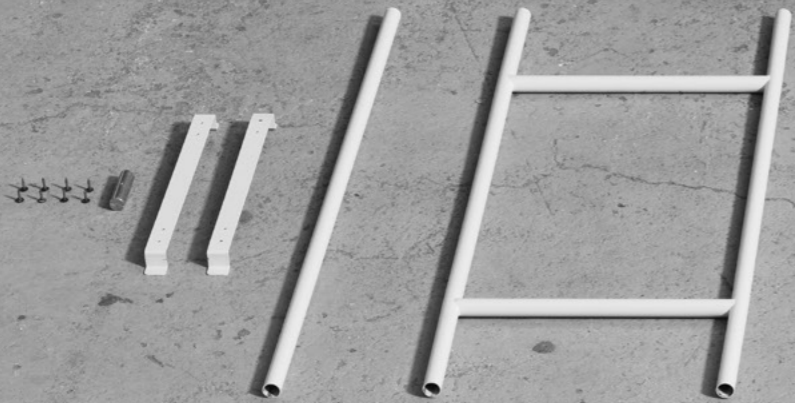

FORM US WITH LOVE

Agora

Agora

Agora

Allowing for multiple configurations, Agora embodies flexibility. As it is built on gridded structure, it can be arranged as straight 2-seater as well as corner sofa system accommodating as many people as you need. With two seat types made from highly durable foam, Agora can be tailored to your comfort. Choose either cushion seat or option with comfy backrest following a minimal aesthetic in a spectrum of colours – from vibrant to muted.

Add table top for increased functionality or three-tiered shelving unit when extra storage is needed. Combine these square-shaped units to create any sitting area suited to the character and size of space arranged – from partitioned meeting point through chill-out zone to a place to welcome visitors.