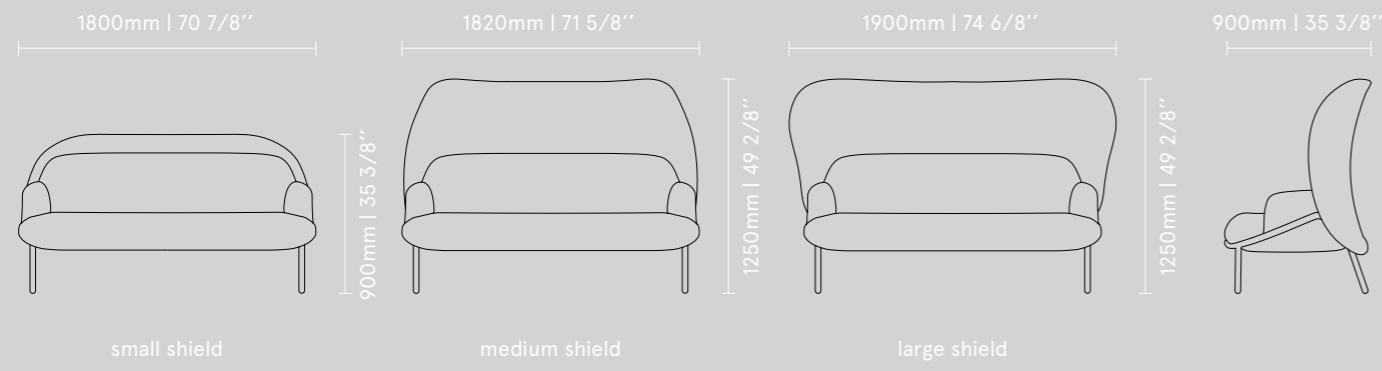

relax for a while. In contrast, a small shield is a perfect pick for less spacious areas – it allows the optimum use of space due to its width. It may be also a great addition to home interiors.

Mesh S sofa with a medium shield
1820 / 900 / 1250
71 5/8" / 35 3/8" / 49 2/8"