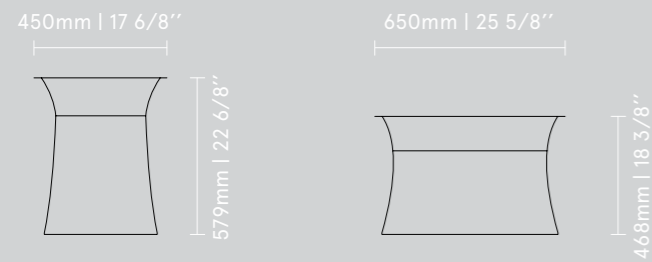

Mesh Table

The Mesh range includes two tables that can be arranged as pairs or independent units due to their diversified dimensions and heights. Ingenious design composed mostly of the fabric with three dimensional

structure corresponding with the Mesh sofa and armchair details enliven every space. Moreover, a tubular structure upholstered with elastic fabrics makes this product light and easy to move.