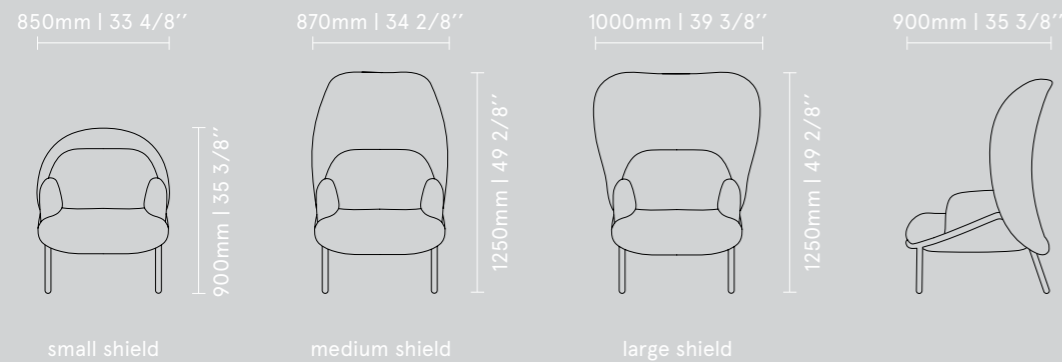

Mesh Armchair

The Mesh Armchair is a perfect solution not only due to its practical function – it may serve as the focal point of an arrangement. Thanks to a wide spectrum of fabrics offered this armchair works well in every office space – from modern one,

through glamour to a classically decorated space. It provides home-like atmosphere, ensures privacy – above it all complements perfectly every arrangement. A precise combination of two fabrics is perceived as the quintessence of quality and elegance.

This armchair as well as the sofa has a distinctive shield available in three sizes to choose from – translucent upholstery of the shield makes it looking light and delicate. High-comfort and durable fabrics of various textures are at clients disposal when it comes to seat

upholstery. Visually appealing colour combination and the variety of fabric textures combined with white or black frame make this armchair highly functional to personalize and will fire up the imagination of every interior designer.