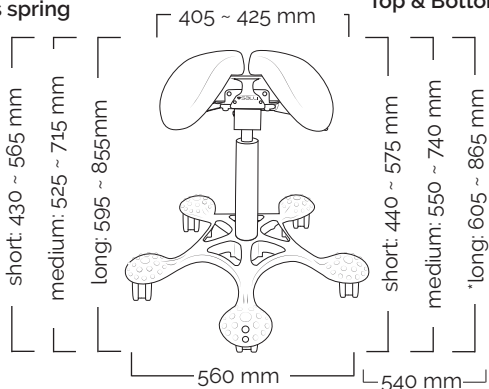

## Twin

Total weight 11 kg  
Seat weight 6.62kg

Standard gas spring

Top & Bottom

User height (cm)	<155	150-170	>165
Gas spring	short	medium	long

## Swing

Total weight 9.90 kg  
Seat weight 5.52 kg

Standard gas spring

Top & Bottom

User height (cm)	<155	150-170	>165
Gas spring	short	medium	long

## MultiAdjuster

Total weight 12 kg  
Seat weight 7.65 kg

Standard gas spring

Top & Bottom

User height (cm)	<155	150-170	>165
Gas spring	short	medium	long

## SwingFit

Total weight 10.9 kg  
Seat weight 6.50 kg

Standard gas spring

Top & Bottom

User height (cm)	<155	150-170	>165
Gas spring	short	medium	long