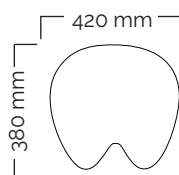

## Classic

Total weight 11,5 kg  
Seat weight 7,4 kg

Standard gas spring

Top & Bottom

User height (cm)	<155	150-170	>165
Gas spring	short	medium	long