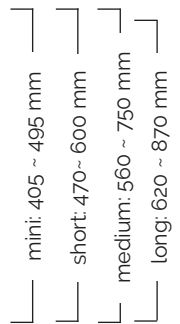

## Slim Basic

Total weight 5,5 kg  
Seat weight 2,25 kg

Total weight 5,9 kg  
Seat weight 2,25 kg

plastic base  
480 mm

aluminium  
base 540 mm

User height (cm)	<155	150-170	>165
Gas spring	short	medium	long

## Slim Tilt

Total weight 7,1 kg  
Seat weight 3,6 kg

Total weight 7,4 kg  
Seat weight 3,6 kg

plastic base  
480 mm

aluminium  
base 540 mm

User height (cm)	<155	150-170	>165
Gas spring	short	medium	long

## Slim Swing

Total weight 6 kg  
Seat weight 2,4 kg

Total weight 5,7 kg  
Seat weight 2,4 kg

plastic base  
480 mm

aluminium  
base 540 mm

User height (cm)	<155	150-170	>165
Gas spring	short	medium	long