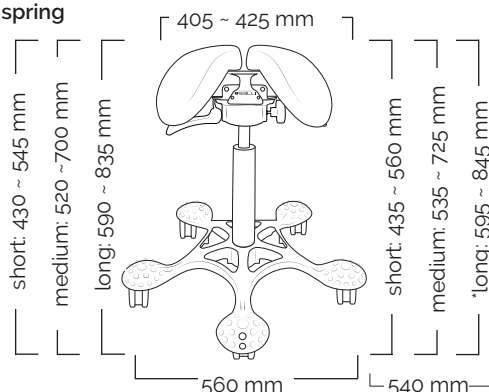

## Twin

Total weight 11 kg  
Seat weight 6.62kg

Standard gas spring

Top & Bottom

User height (cm)	<155	150-170	>165
Gas spring	short	medium	long

## Swing

Total weight 9.90 kg  
Seat weight 5.52 kg

Standard gas spring

Top & Bottom

User height (cm)	<155	150-170	>165
Gas spring	short	medium	long

## MultiAdjuster

Total weight 12 kg  
Seat weight 7.65 kg

Standard gas spring

Top & Bottom

User height (cm)	<155	150-170	>165
Gas spring	short	medium	long

## SwingFit

Total weight 10.9 kg  
Seat weight 6.50 kg

Standard gas spring

Top & Bottom

User height (cm)	<155	150-170	>165
Gas spring	short	medium	long