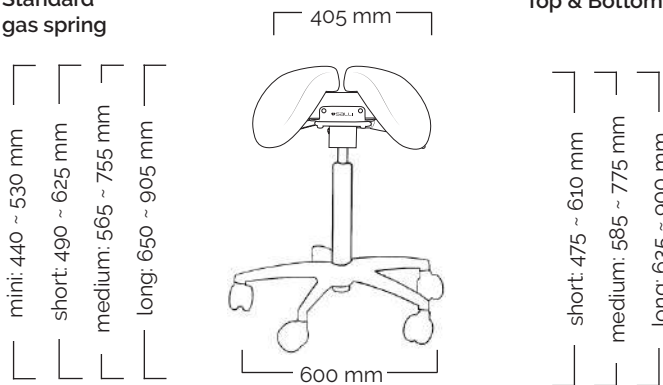

## Swing, Allround & big base

Standard gas spring

User height (cm)	<160	160-175	>170
Gas spring	short	medium	long

## SwingFit, Allround & big base

Standard gas spring

User height (cm)	<160	160-175	>170
Gas spring	short	medium	long

## Twin, Stretching Support & big base

Standard gas spring

User height (cm)	<160	155-175	>170
Gas spring	short	medium	long