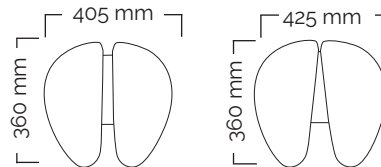

Care MultiAdjuster

Total weight 11,2 kg
Seat weight 7,65 kg

mini: 395 ~ 485 mm
short: 460 ~ 590 mm
medium: 535 ~ 725 mm
long: 620 ~ 880 mm

plastic base
580 mm

User height (cm)	<155	150-170	>165
Gas spring	short	medium	long