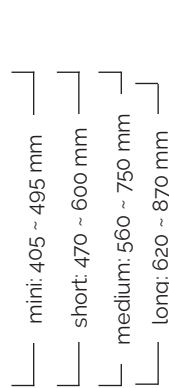

Salli Saddle Chair dimensions

Mini gas spring is available for special circumstances; use depends on the working height, not on the height of the user. It is available in metallic and black.

If you are using industrial or inline castors, the chair is 35 mm higher than the measurements shown in the table below. The recommended maximum weight of a Salli chair user is 120 kg, 100 kg for Salli Light and Salli Slim.

Light Swing

Total weight 6,2 kg
Seat weight 2,65 kg

Total weight 6 kg
Seat weight 2,65 kg