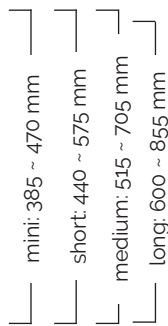

Total weight 11,3 kg  
Seat weight 7,65 kg

mini: 410 ~ 500 mm  
short: 460 ~ 595 mm  
medium: 530 ~ 720 mm  
long: 610 ~ 870 mm

aluminium  
base 540 mm

## Care Small SwingFit

Total weight 9,7 kg  
Seat weight 5,85 kg

Total weight 9,5 kg  
Seat weight 5,85 kg

plastic base  
580 mm

aluminium  
base 540 mm

User height (cm)	<155	150-170	>165
Gas spring	short	medium	long

## Care Small MultiAdjuster

Total weight 12 kg  
Seat weight 7,65 kg

Total weight 10,6 kg  
Seat weight 6,95 kg

plastic base  
580 mm

aluminium  
base 540 mm

User height (cm)	<155	150-170	>165
Gas spring	short	medium	long

## Light Basic

Total weight 6,1 kg  
Seat weight 2,53 kg

Total weight 5,8 kg  
Seat weight 2,2 kg

plastic base  
580 mm

aluminium  
base 540 mm

User height (cm)	<155	150-170	>165
Gas spring	short	medium	long