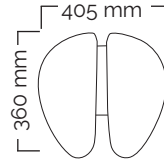

## Twin

Total weight 11 kg  
Seat weight 6.62kg

Standard gas spring

Top & Bottom

User height (cm)	<155	150-170	>165
Gas spring	short	medium	long

## Swing

Total weight 9.90 kg  
Seat weight 5.52 kg

Standard gas spring

Top & Bottom

User height (cm)	<155	150-170	>165
Gas spring	short	medium	long