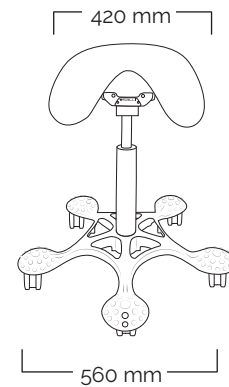

# Salli Saddle Chair dimensions

Mini gas spring is available for special circumstances; use depends on the working height, not on the height of the user. It is available in metallic and black.

If you are using industrial or inline castors, the chair is 35 mm higher than the measurements shown in the table below. The recommended maximum weight of a Salli chair user is 120 kg, 100 kg for Salli Light and Salli Slim.

## Classic & Stretching Support & big base

Standard gas spring

mini: 435 ~ 500 mm  
short: 485 ~ 610 mm  
medium: 570 ~ 765 mm  
long: 645 ~ 900 mm

Top & Bottom

short: 495 ~ 625 mm  
medium: 565 ~ 755 mm  
long: 645 ~ 900 mm

User height (cm)	<160	155-175	>170
Gas spring	short	medium	long

## Classic & Allround

Standard gas spring

short: 482 ~ 560 mm  
medium: 567 ~ 715 mm  
long: 642 ~ 850 mm

Top & Bottom

short: 512 ~ 595 mm  
medium: 582 ~ 725 mm  
long: 662 ~ 870 mm  
540 mm

User height (cm)	<155	155-170	>165
Gas spring	short	medium	long