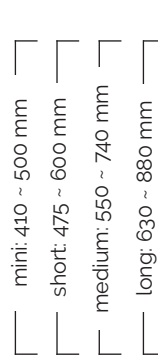

## Light Basic

Total weight 6,1 kg  
Seat weight 2,53 kg

Total weight 5,8 kg  
Seat weight 2,2 kg

plastic base  
580 mm

aluminium  
base 540 mm

User height (cm)	<155	150-170	>165
Gas spring	short	medium	long

## Light Tilt

Total weight 7,4 kg  
Seat weight 3,8 kg

Total weight 7,5 kg  
Seat weight 3,9 kg

plastic base  
580 mm

aluminium  
base 540 mm

User height (cm)	<155	150-170	>165
Gas spring	short	medium	long