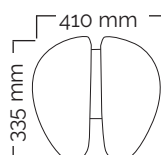

## Light Tilt

Total weight 7,4 kg  
Seat weight 3,8 kg

Total weight 7,5 kg  
Seat weight 3,9 kg

plastic base  
580 mm

aluminium  
base 540 mm

User height (cm)	<155	150-170	>165
Gas spring	short	medium	long