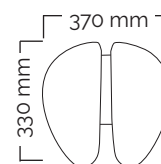

## Slim Swing

Total weight 6 kg  
Seat weight 2,4 kg

Total weight 5,7 kg  
Seat weight 2,4 kg

plastic base  
480 mm

aluminium  
base 540 mm

User height (cm)	<155	150-170	>165
Gas spring	short	medium	long