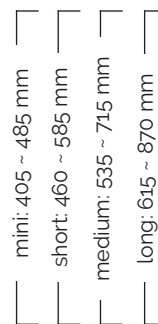

## Slim Basic

Total weight 5,5 kg  
Seat weight 2,25 kg

Total weight 5,9 kg  
Seat weight 2,25 kg

plastic base  
480 mm

aluminium  
base 540 mm

User height (cm)	<155	150-170	>165
Gas spring	short	medium	long

## Slim Tilt

Total weight 7,1 kg  
Seat weight 3,6 kg

Total weight 7,4 kg  
Seat weight 3,6 kg

plastic base  
480 mm

aluminium  
base 540 mm

User height (cm)	<155	150-170	>165
Gas spring	short	medium	long

## Slim Swing

Total weight 6 kg  
Seat weight 2,4 kg

Total weight 5,7 kg  
Seat weight 2,4 kg

plastic base  
480 mm

aluminium  
base 540 mm

User height (cm)	<155	150-170	>165
Gas spring	short	medium	long