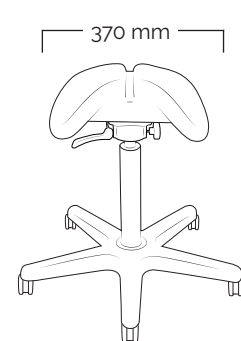

## Slim Basic

Total weight 5,5 kg  
Seat weight 2,25 kg

Total weight 5,9 kg  
Seat weight 2,25 kg

plastic base  
480 mm

aluminium  
base 540 mm

User height (cm)	<155	150-170	>165
Gas spring	short	medium	long

## Slim Tilt

Total weight 7,1 kg  
Seat weight 3,6 kg

Total weight 7,4 kg  
Seat weight 3,6 kg

plastic base  
480 mm

aluminium  
base 540 mm

User height (cm)	<155	150-170	>165
Gas spring	short	medium	long

## Slim Swing

Total weight 6 kg  
Seat weight 2,4 kg

Total weight 5,7 kg  
Seat weight 2,4 kg

plastic base  
480 mm

aluminium  
base 540 mm

User height (cm)	<155	150-170	>165
Gas spring	short	medium	long

# Salli Saddle Chair dimensions

Mini gas spring is available for special circumstances; use depends on the working height, not on the height of the user. It is available in metallic and black.

If you are using industrial or inline castors, the chair is 35 mm higher than the measurements shown in the table below. The recommended maximum weight of a Salli chair user is 120 kg, 100 kg for Salli Light and Salli Slim.