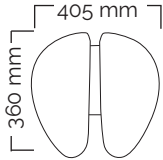

The height of the normal 325 mm medium gas spring, long gas spring and short gas spring is the same as T&B gas springs (minimum and maximum length).

## Twin

Total weight 11 kg  
Seat weight 6.62kg

Standard gas spring

Top & Bottom

User height (cm)	<155	150-170	>165
Gas spring	short	medium	long