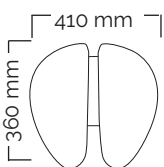

User height (cm)	<165	160-180	>170
Gas spring	short	medium	long