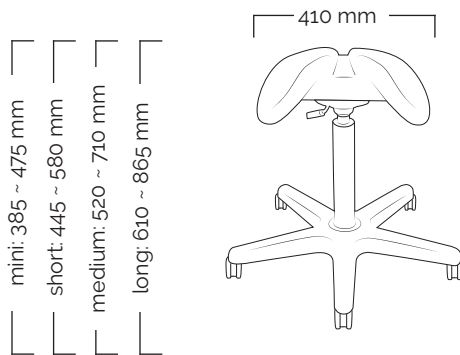

## Care Small SwingFit

Total weight 9,7 kg  
Seat weight 5,85 kg

Total weight 9,5 kg  
Seat weight 5,85 kg

plastic base  
580 mm

aluminium  
base 540 mm

User height (cm)	<155	150-170	>165
Gas spring	short	medium	long

## Care Small MultiAdjuster

Total weight 12 kg  
Seat weight 7,65 kg

Total weight 10,6 kg  
Seat weight 6,95 kg

plastic base  
580 mm

aluminium  
base 540 mm

User height (cm)	<155	150-170	>165
Gas spring	short	medium	long

## Light Basic

Total weight 6,1 kg  
Seat weight 2,53 kg

Total weight 5,8 kg  
Seat weight 2,2 kg

plastic base  
580 mm

aluminium  
base 540 mm

User height (cm)	<155	150-170	>165
Gas spring	short	medium	long

## Light Tilt

Total weight 7,4 kg  
Seat weight 3,8 kg

Total weight 7,5 kg  
Seat weight 3,9 kg

plastic base  
580 mm

aluminium  
base 540 mm

User height (cm)	<155	150-170	>165
Gas spring	short	medium	long