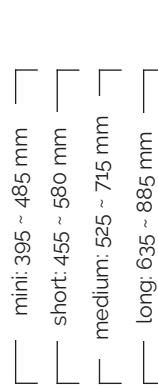

Slim Basic

Total weight 5,5 kg
Seat weight 2,25 kg

Total weight 5,9 kg
Seat weight 2,25 kg