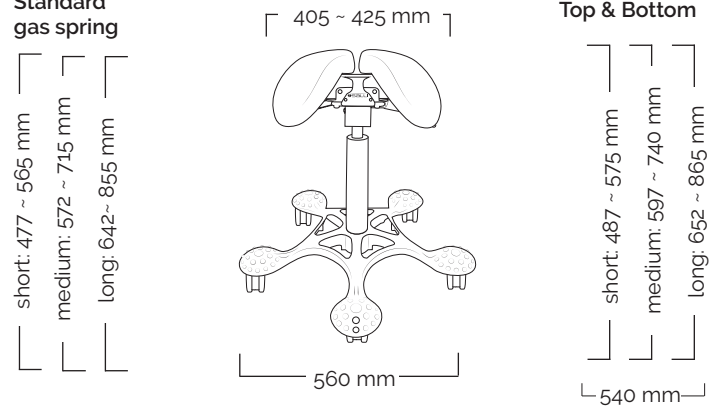

MultiAdjuster & Allround

Standard gas spring

User height (cm)	<155	155-170	>165
Gas spring	short	medium	long