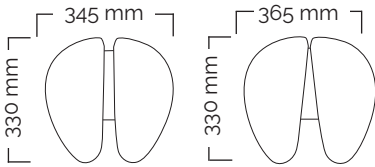

## Small MultiAdjuster

Total weight 11,3 kg  
Seat weight 6,95 kg

Standard gas spring

Top & Bottom

User height (cm)	<155	150-170	>165
Gas spring	short	medium	long