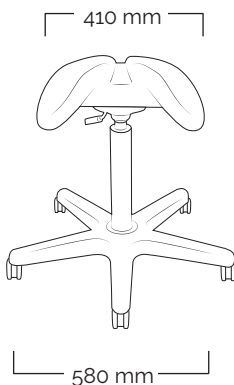

User height (cm)	<160	155-175	>170
Gas spring	short	medium	long

## Classic & Allround

Standard gas spring

short: 482 ~ 560 mm  
medium: 567 ~ 715 mm  
long: 642 ~ 850 mm

Top & Bottom

short: 512 ~ 595 mm  
medium: 582 ~ 725 mm  
long: 662 ~ 870 mm  
540 mm

User height (cm)	<155	155-170	>165
Gas spring	short	medium	long

## Salli Foot Therapy (Light & Foot)

Standard gas spring

short: 522 ~ 610 mm  
medium: 612 ~ 750 mm

User height (cm)	<160	160-175
Gas spring	short	medium

## Accessories - further information

Accessories	Weight	Note
Allround	4.36 kg	big base with Swing and Swingfit
Elbow rest	2.54 kg	
Stretching Support	2.16 kg	big base
Surgeon	4.32 kg	
Expert	4.00 kg	
Top & Bottom	1.28 kg	
Big base	- 0.09 kg	difference to Salli base
Aluminium 540 mm and 500 mm base	- 0.7 kg	difference to Salli base
Plastic base 580 mm	- 0.55 kg	difference to Salli base
Plastic base 480 mm	- 0.85	difference to Salli base
Gas spring lengths	length	Note
mini	185 mm	available for special use or work environment
short	235 mm	
medium	325 mm	
long	385 mm	