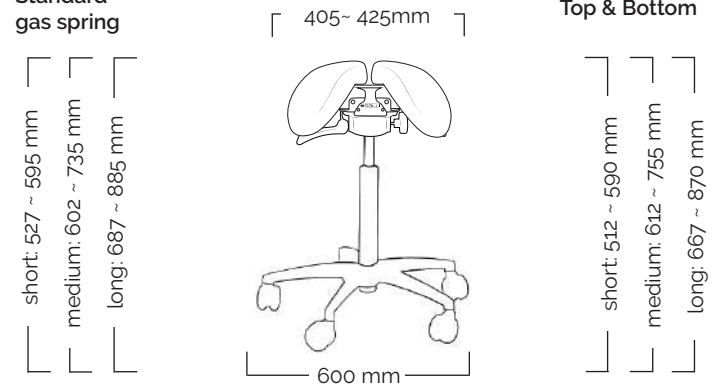

SwingFit, Allround & big base

Standard gas spring

User height (cm)	<160	160-175	>170
Gas spring	short	medium	long