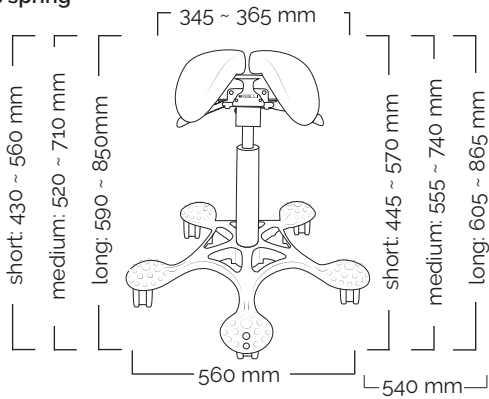

## Twin

Total weight 11 kg  
Seat weight 6.62kg

Standard gas spring

Top & Bottom

User height (cm)	<155	150-170	>165
Gas spring	short	medium	long

## SwingFit

Total weight 10.9 kg  
Seat weight 6.50 kg

Standard gas spring

Top & Bottom

User height (cm)	<155	150-170	>165
Gas spring	short	medium	long

# Salli Saddle Chair dimensions

Mini gas spring is available for special circumstances; use depends on the working height, not on the height of the user. It is available in metallic and black.

If you are using industrial or inline castors, the chair is 35 mm higher than the measurements shown in the table below. The recommended maximum weight of a Salli chair user is 120 kg, 100 kg for Salli Light and Salli Slim.

## Small MultiAdjuster

Total weight 11,3 kg  
Seat weight 6,95 kg

Standard gas spring

Top & Bottom

User height (cm)	<155	150-170	>165
Gas spring	short	medium	long