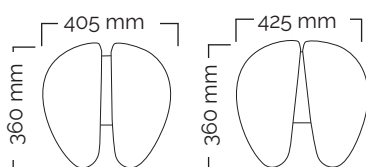

## MultiAdjuster

Total weight 12 kg  
Seat weight 7.65 kg

Standard gas spring

Top & Bottom

User height (cm)	<155	150-170	>165
Gas spring	short	medium	long