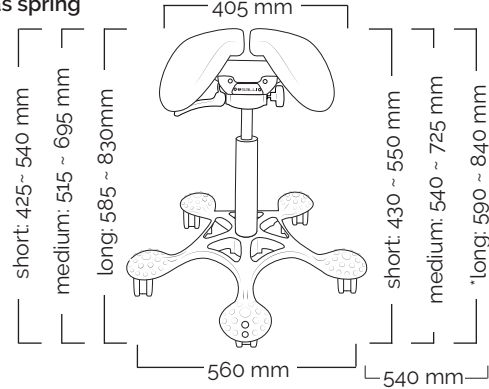

The height of the normal 325 mm medium gas spring, long gas spring and short gas spring is the same as T&B gas springs (minimum and maximum length).

## Twin

Total weight 11 kg  
Seat weight 6.62kg

Standard gas spring

Top & Bottom

User height (cm)	<155	150-170	>165
Gas spring	short	medium	long

## Swing

Total weight 9.90 kg  
Seat weight 5.52 kg

Standard gas spring

Top & Bottom

User height (cm)	<155	150-170	>165
Gas spring	short	medium	long

## MultiAdjuster

Total weight 12 kg  
Seat weight 7.65 kg

Standard gas spring

Top & Bottom

User height (cm)	<155	150-170	>165
Gas spring	short	medium	long