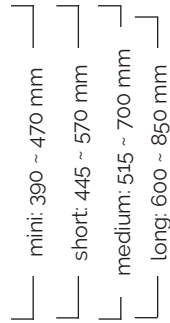

mini: 395 ~ 485 mm  
short: 450 ~ 580 mm  
medium: 520 ~ 710 mm  
long: 600 ~ 855 mm

aluminium  
base 540 mm

User height (cm)	<155	150-170	>165
Gas spring	short	medium	long

Total weight 11,3 kg  
Seat weight 7,65 kg

mini: 410 ~ 500 mm  
short: 460 ~ 595 mm  
medium: 530 ~ 720 mm  
long: 610 ~ 870 mm

aluminium  
base 540 mm

# Salli Saddle Chair dimensions

Mini gas spring is available for special circumstances; use depends on the working height, not on the height of the user. It is available in metallic and black.

If you are using industrial or inline castors, the chair is 35 mm higher than the measurements shown in the table below. The recommended maximum weight of a Salli chair user is 120 kg, 100 kg for Salli Light and Salli Slim.

## Care Small SwingFit

Total weight 9,7 kg  
Seat weight 5,85 kg

Total weight 9,5 kg  
Seat weight 5,85 kg

plastic base  
580 mm

aluminium  
base 540 mm

User height (cm)	<155	150-170	>165
Gas spring	short	medium	long