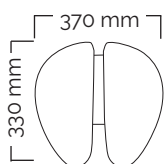

## Slim Tilt

Total weight 7,1 kg  
Seat weight 3,6 kg

Total weight 7,4 kg  
Seat weight 3,6 kg

plastic base  
480 mm

aluminium  
base 540 mm

User height (cm)	<155	150-170	>165
Gas spring	short	medium	long

## Slim Swing

Total weight 6 kg  
Seat weight 2,4 kg

Total weight 5,7 kg  
Seat weight 2,4 kg

plastic base  
480 mm

aluminium  
base 540 mm

User height (cm)	<155	150-170	>165
Gas spring	short	medium	long