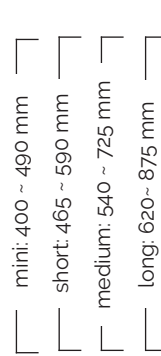

Care Small MultiAdjuster

Total weight 12 kg
Seat weight 7,65 kg

Total weight 10,6 kg
Seat weight 6,95 kg