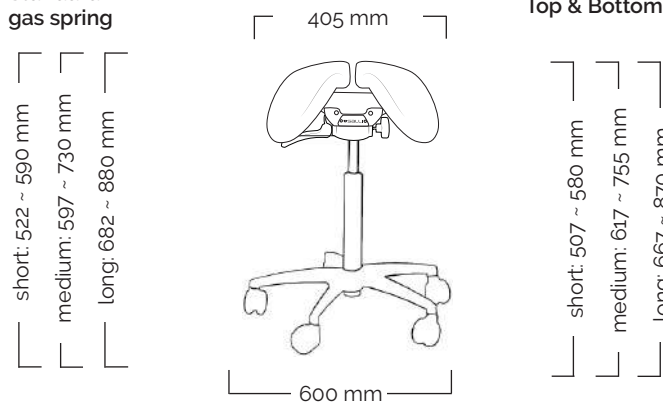

## MultiAdjuster & Allround

Standard gas spring

User height (cm)	<155	155-170	>165
Gas spring	short	medium	long

## Swing, Allround & big base

Standard gas spring

User height (cm)	<160	160-175	>170
Gas spring	short	medium	long