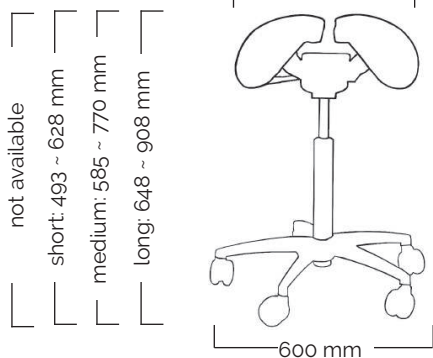

## Twin

Total weight 11 kg  
Seat weight 6.62kg

Standard gas spring

Top & Bottom

User height (cm)	<155	150-170	>165
Gas spring	short	medium	long

## Small MultiAdjuster

Total weight 11,3 kg  
Seat weight 6,95 kg

Standard gas spring

Top & Bottom

User height (cm)	<155	150-170	>165
Gas spring	short	medium	long

## Small SwingFit

Total weight 10,2 kg  
Seat weight 5,85 kg

Standard gas spring

Top & Bottom

User height (cm)	<155	150-170	>165
Gas spring	short	medium	long

## Strong

Total weight 12,0 kg  
Seat weight 8,4 kg

Special gas spring

User height (cm)	<165	160-180	>170
Gas spring	short	medium	long