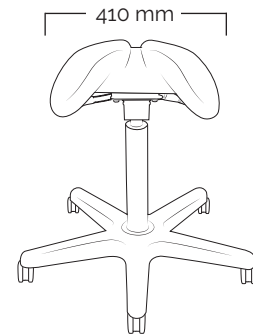

## Light Basic

Total weight 6,1 kg  
Seat weight 2,53 kg

Total weight 5,8 kg  
Seat weight 2,2 kg

plastic base  
580 mm

aluminium  
base 540 mm

User height (cm)	<155	150-170	>165
Gas spring	short	medium	long

## Light Tilt

Total weight 7,4 kg  
Seat weight 3,8 kg

Total weight 7,5 kg  
Seat weight 3,9 kg

plastic base  
580 mm

aluminium  
base 540 mm

User height (cm)	<155	150-170	>165
Gas spring	short	medium	long

# Salli Saddle Chair dimensions

Mini gas spring is available for special circumstances; use depends on the working height, not on the height of the user. It is available in metallic and black.

If you are using industrial or inline castors, the chair is 35 mm higher than the measurements shown in the table below. The recommended maximum weight of a Salli chair user is 120 kg, 100 kg for Salli Light and Salli Slim.