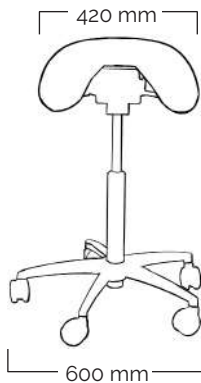

# Salli Saddle Chair dimensions

Mini gas spring is available for special circumstances; use depends on the working height, not on the height of the user. It is available in metallic and black.

If you are using industrial or inline castors, the chair is 35 mm higher than the measurements shown in the table below. The recommended maximum weight of a Salli chair user is 120 kg, 100 kg for Salli Light and Salli Slim.

## Classic & Stretching Support & big base

Standard gas spring

mini: 435 ~ 500 mm  
short: 485 ~ 610 mm  
medium: 570 ~ 765 mm  
long: 645 ~ 900 mm

Top & Bottom

short: 495 ~ 625 mm  
medium: 565 ~ 755 mm  
long: 645 ~ 900 mm