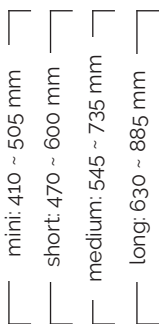

## Slim Basic

Total weight 5,5 kg  
Seat weight 2,25 kg

Total weight 5,9 kg  
Seat weight 2,25 kg

plastic base  
480 mm

aluminium  
base 540 mm

User height (cm)	<155	150-170	>165
Gas spring	short	medium	long

## Slim Tilt

Total weight 7,1 kg  
Seat weight 3,6 kg

Total weight 7,4 kg  
Seat weight 3,6 kg

plastic base  
480 mm

aluminium  
base 540 mm

User height (cm)	<155	150-170	>165
Gas spring	short	medium	long