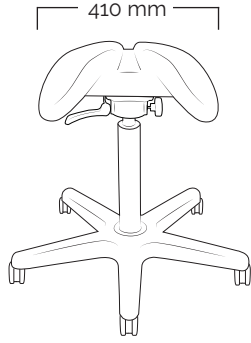

## Light Tilt

Total weight 7,4 kg  
Seat weight 3,8 kg

Total weight 7,5 kg  
Seat weight 3,9 kg

plastic base  
580 mm

aluminium  
base 540 mm

User height (cm)	<155	150-170	>165
Gas spring	short	medium	long

# Salli Saddle Chair dimensions

Mini gas spring is available for special circumstances; use depends on the working height, not on the height of the user. It is available in metallic and black.

If you are using industrial or inline castors, the chair is 35 mm higher than the measurements shown in the table below. The recommended maximum weight of a Salli chair user is 120 kg, 100 kg for Salli Light and Salli Slim.

## Light Swing

Total weight 6,2 kg  
Seat weight 2,65 kg

Total weight 6 kg  
Seat weight 2,65 kg

plastic base  
580 mm

aluminium  
base 540 mm

User height (cm)	<155	150-170	>165
Gas spring	short	medium	long

## Slim Basic

Total weight 5,5 kg  
Seat weight 2,25 kg

Total weight 5,9 kg  
Seat weight 2,25 kg

plastic base  
480 mm

aluminium  
base 540 mm

User height (cm)	<155	150-170	>165
Gas spring	short	medium	long