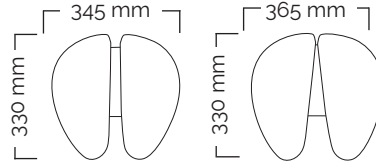

## Small SwingFit

Total weight 10,2 kg  
Seat weight 5,85 kg

Standard gas spring

Top & Bottom

User height (cm)	<155	150-170	>165
Gas spring	short	medium	long