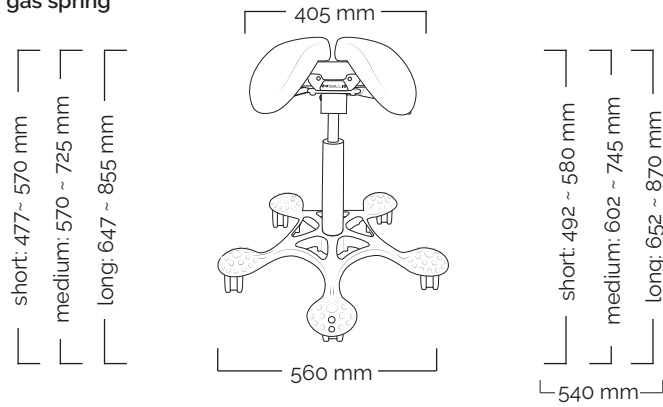

Salli Saddle Chair dimensions

Mini gas spring is available for special circumstances; use depends on the working height, not on the height of the user. It is available in metallic and black.

If you are using industrial or inline castors, the chair is 35 mm higher than the measurements shown in the table below. The recommended maximum weight of a Salli chair user is 120 kg, 100 kg for Salli Light and Salli Slim.

Twin & Allround

Standard gas spring

User height (cm)	<155	155-170	>165
Gas spring	short	medium	long