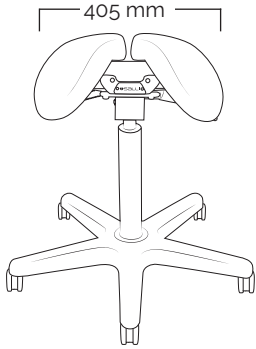

## Classic

Total weight 11,5 kg  
Seat weight 7,4 kg

Standard gas spring

Top & Bottom

User height (cm)	<155	150-170	>165
Gas spring	short	medium	long

# Salli Saddle Chair dimensions

Mini gas spring is available for special circumstances; use depends on the working height, not on the height of the user. It is available in metallic and black.

If you are using industrial or inline castors, the chair is 35 mm higher than the measurements shown in the table below. The recommended maximum weight of a Salli chair user is 120 kg, 100 kg for Salli Light and Salli Slim.

## Care Twin

Total weight 10,5 kg  
Seat weight 6,62kg

mini: 400 ~ 495 mm  
short: 460 ~ 585 mm  
medium: 545 ~ 730 mm  
long: 625 ~ 885 mm

plastic base  
580 mm

Total weight 10,3 kg  
Seat weight 6,62 kg

mini: 410 ~ 500 mm  
short: 460 ~ 595 mm  
medium: 535 ~ 725 mm  
long: 620 ~ 875 mm

aluminium  
base 540 mm

User height (cm)	<155	150-170	>165
Gas spring	short	medium	long