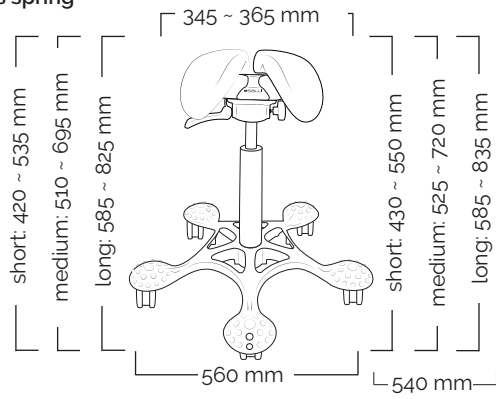

## Twin

Total weight 11 kg  
Seat weight 6.62kg

Standard gas spring

Top & Bottom

User height (cm)	<155	150-170	>165
Gas spring	short	medium	long

## Small MultiAdjuster

Total weight 11,3 kg  
Seat weight 6,95 kg

Standard gas spring

Top & Bottom

User height (cm)	<155	150-170	>165
Gas spring	short	medium	long

## Small SwingFit

Total weight 10,2 kg  
Seat weight 5,85 kg

Standard gas spring

Top & Bottom

User height (cm)	<155	150-170	>165
Gas spring	short	medium	long

## Care Twin

Total weight 10,5 kg  
Seat weight 6,62kg

mini: 400 ~ 495 mm  
short: 460 ~ 585 mm  
medium: 545 ~ 730 mm  
long: 625 ~ 885 mm

plastic base  
580 mm

Total weight 10,3 kg  
Seat weight 6,62 kg