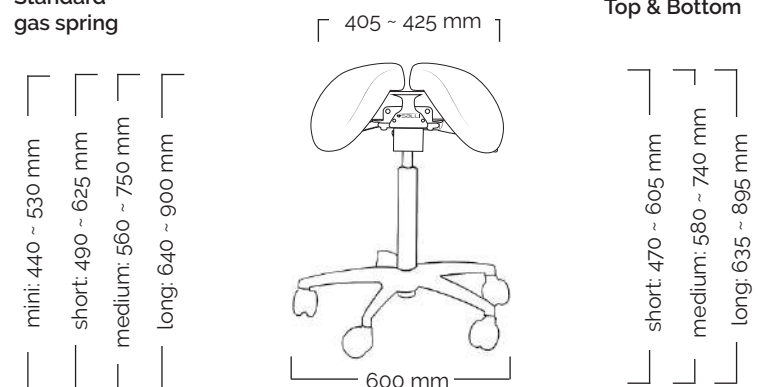

MultiAdjuster, Stretching Support & big base

Standard gas spring

User height (cm)	<160	155-175	>170
Gas spring	short	medium	long