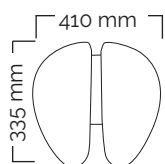

## Light Basic

Total weight 6,1 kg  
Seat weight 2,53 kg

Total weight 5,8 kg  
Seat weight 2,2 kg

plastic base  
580 mm

aluminium  
base 540 mm

User height (cm)	<155	150-170	>165
Gas spring	short	medium	long

## Light Tilt

Total weight 7,4 kg  
Seat weight 3,8 kg

Total weight 7,5 kg  
Seat weight 3,9 kg

plastic base  
580 mm

aluminium  
base 540 mm

User height (cm)	<155	150-170	>165
Gas spring	short	medium	long