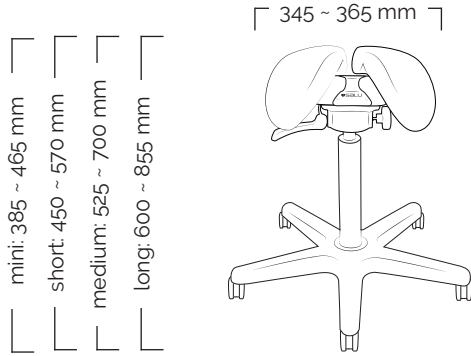

mini: 395 ~ 485 mm  
short: 450 ~ 580 mm  
medium: 520 ~ 710 mm  
long: 600 ~ 855 mm

aluminium  
base 540 mm

User height (cm)	<155	150-170	>165
Gas spring	short	medium	long

Total weight 11,3 kg  
Seat weight 7,65 kg

mini: 410 ~ 500 mm  
short: 460 ~ 595 mm  
medium: 530 ~ 720 mm  
long: 610 ~ 870 mm

aluminium  
base 540 mm

# Salli Saddle Chair dimensions

Mini gas spring is available for special circumstances; use depends on the working height, not on the height of the user. It is available in metallic and black.

If you are using industrial or inline castors, the chair is 35 mm higher than the measurements shown in the table below. The recommended maximum weight of a Salli chair user is 120 kg, 100 kg for Salli Light and Salli Slim.

## Care Small SwingFit

Total weight 9,7 kg  
Seat weight 5,85 kg

Total weight 9,5 kg  
Seat weight 5,85 kg

plastic base  
580 mm

aluminium  
base 540 mm

User height (cm)	<155	150-170	>165
Gas spring	short	medium	long