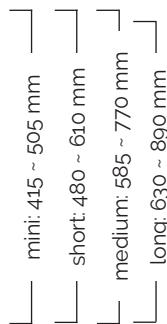

## Slim Basic

Total weight 5,5 kg  
Seat weight 2,25 kg

Total weight 5,9 kg  
Seat weight 2,25 kg

plastic base  
480 mm

aluminium  
base 540 mm

User height (cm)	<155	150-170	>165
Gas spring	short	medium	long

## Slim Tilt

Total weight 7,1 kg  
Seat weight 3,6 kg

Total weight 7,4 kg  
Seat weight 3,6 kg

plastic base  
480 mm

aluminium  
base 540 mm

User height (cm)	<155	150-170	>165
Gas spring	short	medium	long