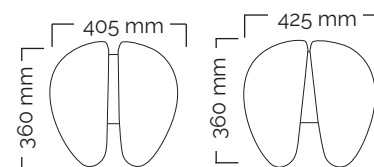

## SwingFit

Total weight 10.9 kg  
Seat weight 6.50 kg

Standard gas spring

Top & Bottom

User height (cm)	<155	150-170	>165
Gas spring	short	medium	long