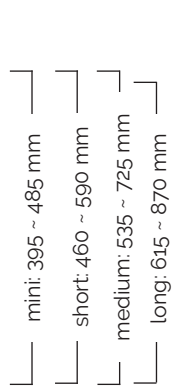

## Light Tilt

Total weight 7,4 kg  
Seat weight 3,8 kg

Total weight 7,5 kg  
Seat weight 3,9 kg

plastic base  
580 mm

aluminium  
base 540 mm

User height (cm)	<155	150-170	>165
Gas spring	short	medium	long

## Light Swing

Total weight 6,2 kg  
Seat weight 2,65 kg

Total weight 6 kg  
Seat weight 2,65 kg

plastic base  
580 mm

aluminium  
base 540 mm

User height (cm)	<155	150-170	>165
Gas spring	short	medium	long

## Slim Basic

Total weight 5,5 kg  
Seat weight 2,25 kg

Total weight 5,9 kg  
Seat weight 2,25 kg

plastic base  
480 mm

aluminium  
base 540 mm

User height (cm)	<155	150-170	>165
Gas spring	short	medium	long

## Slim Tilt

Total weight 7,1 kg  
Seat weight 3,6 kg

Total weight 7,4 kg  
Seat weight 3,6 kg

plastic base  
480 mm

aluminium  
base 540 mm

User height (cm)	<155	150-170	>165
Gas spring	short	medium	long