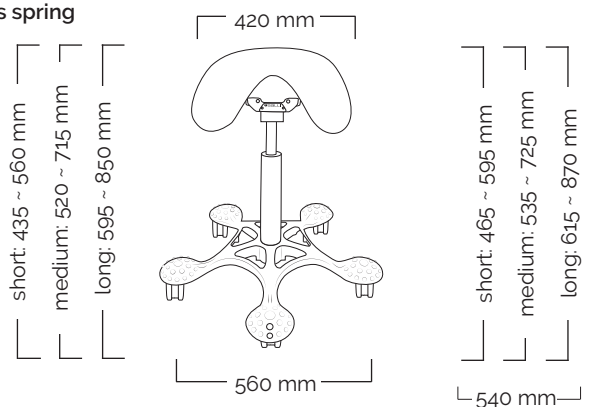

## Small MultiAdjuster

Total weight 11,3 kg  
Seat weight 6,95 kg

Standard gas spring

Top & Bottom

User height (cm)	<155	150-170	>165
Gas spring	short	medium	long

## Small SwingFit

Total weight 10,2 kg  
Seat weight 5,85 kg

Standard gas spring

Top & Bottom

User height (cm)	<155	150-170	>165
Gas spring	short	medium	long

## Strong

Total weight 12,0 kg  
Seat weight 8,4 kg

Special gas spring

User height (cm)	<165	160-180	>170
Gas spring	short	medium	long

## Classic

Total weight 11,5 kg  
Seat weight 7,4 kg

Standard gas spring

Top & Bottom

User height (cm)	<155	150-170	>165
Gas spring	short	medium	long