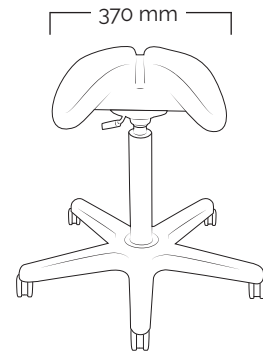

# Salli Saddle Chair dimensions

Mini gas spring is available for special circumstances; use depends on the working height, not on the height of the user. It is available in metallic and black.

If you are using industrial or inline castors, the chair is 35 mm higher than the measurements shown in the table below. The recommended maximum weight of a Salli chair user is 120 kg, 100 kg for Salli Light and Salli Slim.

## Light Swing

Total weight 6,2 kg  
Seat weight 2,65 kg

Total weight 6 kg  
Seat weight 2,65 kg

plastic base  
580 mm

aluminium  
base 540 mm

User height (cm)	<155	150-170	>165
Gas spring	short	medium	long

## Slim Basic

Total weight 5,5 kg  
Seat weight 2,25 kg

Total weight 5,9 kg  
Seat weight 2,25 kg

plastic base  
480 mm

aluminium  
base 540 mm

User height (cm)	<155	150-170	>165
Gas spring	short	medium	long

## Slim Tilt

Total weight 7,1 kg  
Seat weight 3,6 kg

Total weight 7,4 kg  
Seat weight 3,6 kg

plastic base  
480 mm

aluminium  
base 540 mm

User height (cm)	<155	150-170	>165
Gas spring	short	medium	long