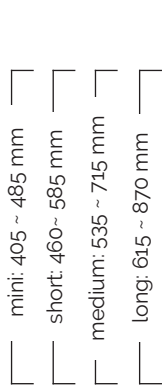

Salli Saddle Chair dimensions

Mini gas spring is available for special circumstances; use depends on the working height, not on the height of the user. It is available in metallic and black.

If you are using industrial or inline castors, the chair is 35 mm higher than the measurements shown in the table below. The recommended maximum weight of a Salli chair user is 120 kg, 100 kg for Salli Light and Salli Slim.

Light Swing

Total weight 6,2 kg
Seat weight 2,65 kg

Total weight 6 kg
Seat weight 2,65 kg