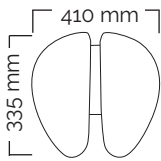

## Light Swing

Total weight 6,2 kg  
Seat weight 2,65 kg

Total weight 6 kg  
Seat weight 2,65 kg

plastic base  
580 mm

aluminium  
base 540 mm

User height (cm)	<155	150-170	>165
Gas spring	short	medium	long

## Slim Basic

Total weight 5,5 kg  
Seat weight 2,25 kg

Total weight 5,9 kg  
Seat weight 2,25 kg

plastic base  
480 mm

aluminium  
base 540 mm

User height (cm)	<155	150-170	>165
Gas spring	short	medium	long