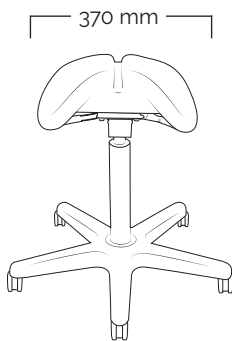

# Salli Saddle Chair dimensions

Mini gas spring is available for special circumstances; use depends on the working height, not on the height of the user. It is available in metallic and black.

If you are using industrial or inline castors, the chair is 35 mm higher than the measurements shown in the table below. The recommended maximum weight of a Salli chair user is 120 kg, 100 kg for Salli Light and Salli Slim.

## Slim Basic

Total weight 5,5 kg  
Seat weight 2,25 kg

Total weight 5,9 kg  
Seat weight 2,25 kg

plastic base  
480 mm

aluminium  
base 540 mm

User height (cm)	<155	150-170	>165
Gas spring	short	medium	long

## Slim Tilt

Total weight 7,1 kg  
Seat weight 3,6 kg

Total weight 7,4 kg  
Seat weight 3,6 kg

plastic base  
480 mm

aluminium  
base 540 mm

User height (cm)	<155	150-170	>165
Gas spring	short	medium	long

## Slim Swing

Total weight 6 kg  
Seat weight 2,4 kg

Total weight 5,7 kg  
Seat weight 2,4 kg

plastic base  
480 mm

aluminium  
base 540 mm

User height (cm)	<155	150-170	>165
Gas spring	short	medium	long