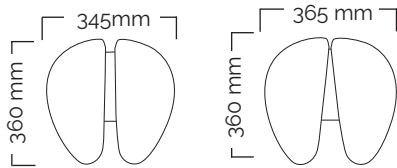

## Care Small SwingFit

Total weight 9,7 kg  
Seat weight 5,85 kg

Total weight 9,5 kg  
Seat weight 5,85 kg

plastic base  
580 mm

aluminium  
base 540 mm

User height (cm)	<155	150-170	>165
Gas spring	short	medium	long