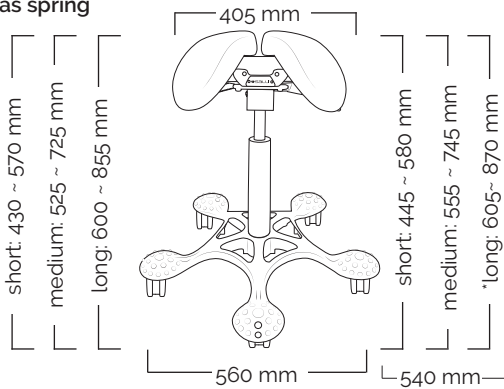

# Salli Saddle Chair dimensions

Mini gas spring is available for special circumstances; use depends on the working height, not on the height of the user. It is available in metallic and black.

If you are using industrial or inline castors, the chair is 35 mm higher than the measurements shown in the table below. The recommended maximum weight of a Salli chair user is 120 kg, 100 kg for Salli Light and Salli Slim.

The height of the normal 325 mm medium gas spring, long gas spring and short gas spring is the same as T&B gas springs (minimum and maximum length).

## Twin

Total weight 11 kg  
Seat weight 6.62kg

Standard gas spring

Top & Bottom

User height (cm)	<155	150-170	>165
Gas spring	short	medium	long

## MultiAdjuster

Total weight 12 kg  
Seat weight 7.65 kg

Standard gas spring

Top & Bottom

User height (cm)	<155	150-170	>165
Gas spring	short	medium	long