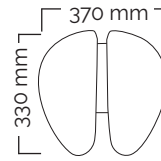

## Slim Basic

Total weight 5,5 kg  
Seat weight 2,25 kg

Total weight 5,9 kg  
Seat weight 2,25 kg

plastic base  
480 mm

aluminium  
base 540 mm

User height (cm)	<155	150-170	>165
Gas spring	short	medium	long

## Slim Tilt

Total weight 7,1 kg  
Seat weight 3,6 kg

Total weight 7,4 kg  
Seat weight 3,6 kg

plastic base  
480 mm

aluminium  
base 540 mm

User height (cm)	<155	150-170	>165
Gas spring	short	medium	long