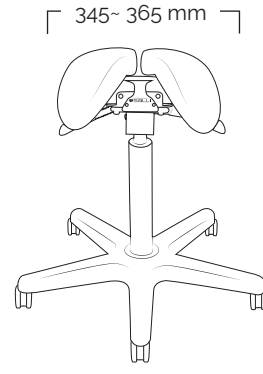

Total weight 11,3 kg  
Seat weight 7,65 kg

mini: 410 ~ 500 mm  
short: 460 ~ 595 mm  
medium: 530 ~ 720 mm  
long: 610 ~ 870 mm

aluminium  
base 540 mm

# Salli Saddle Chair dimensions

Mini gas spring is available for special circumstances; use depends on the working height, not on the height of the user. It is available in metallic and black.

If you are using industrial or inline castors, the chair is 35 mm higher than the measurements shown in the table below. The recommended maximum weight of a Salli chair user is 120 kg, 100 kg for Salli Light and Salli Slim.

## Care Small SwingFit

Total weight 9,7 kg  
Seat weight 5,85 kg

Total weight 9,5 kg  
Seat weight 5,85 kg

plastic base  
580 mm

aluminium  
base 540 mm

User height (cm)	<155	150-170	>165
Gas spring	short	medium	long

## Care Small MultiAdjuster

Total weight 12 kg  
Seat weight 7,65 kg

Total weight 10,6 kg  
Seat weight 6,95 kg

plastic base  
580 mm

aluminium  
base 540 mm

User height (cm)	<155	150-170	>165
Gas spring	short	medium	long