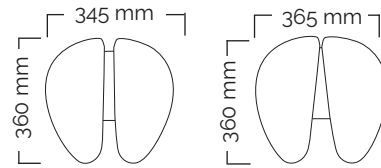

## Care Small MultiAdjuster

Total weight 12 kg  
Seat weight 7,65 kg

Total weight 10,6 kg  
Seat weight 6,95 kg

plastic base  
580 mm

aluminium  
base 540 mm

User height (cm)	<155	150-170	>165
Gas spring	short	medium	long