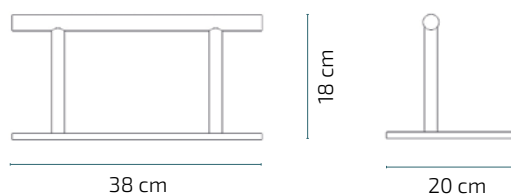

BODD

Footrest

FEATURES

- Manufactured in stainless steel
- Anti-slip eva rubber base

COLOR

WEIGHT

6Kg

VOLUME

0,007m³

BOX

A_ 43cm x 24cm x 7cm