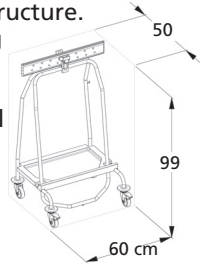

45905+27462+27466+45910

welded to the base and carry the bag holding ring. Non marking grey rubber swivelling wheels Ø 80 mm (two with pedal operated brake). Made in Italy.

- 45910 PUSH HANDLE
 - 27466 WRAPPING BAG - yellow strip
 - 27462 WRAPPING BAG - blue strip
 - 45908 WRAPPING BAG - green strip
- White synthetic bag with strip, washable up to 200 times. Size 57xh 103 cm. Made in Italy.

SHUT BAG HOLDER

45900

- 45900 SHUT BAG HOLDER - 70 l
- Trolley suitable for carrying one 70 l bag (not included). Stainless steel AISI 304 structure. Equipped with swivelling castors with brake and bumpers. For use with standard 70 l plastic bag. Can use also wrapping bag (27462, 27466, 45908) Made in Italy.