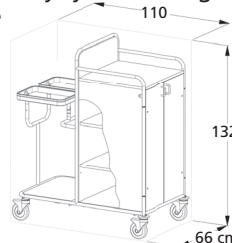

LAUNDRY TROLLEYS

Wrapping bag not included
27465 + 27462

- 27464 LAUNDRY TROLLEY - painted steel
 - 27465 LAUNDRY TROLLEY - stainless steel
- These trolleys allow to collect dirty laundry while distributing clean linen at the patient bedside. Stainless steel or painted steel frame. Equipped with 4 Ø 125 mm castors (2 with brake) and 4 rubber bumpers at corners. Size: 135x65xh 102 cm. Made in Italy.
- 27463 SIDE PANEL - painted steel
 - 27466 WRAPPING BAG - yellow strip
 - 27462 WRAPPING BAG - blue strip
- washable up to 200 times, 57xh 103 cm

27464+27462

27465+27462+27463

45915

- 45915 LAUNDRY TROLLEY - laminated
- Closed trolley with doors, 3 shelves plus top and 2 bag holders. Laminated particle board body and stainless steel AISI 304 structure. Equipped with swivelling castors, 2 with brake and bumpers. Size: 110x66x132 cm. Made in Italy.
- 27462 WRAPPING BAG - blue strip
 - 27466 WRAPPING BAG - yellow strip
- White washable laundry synthetic bag with yellow or blue strip. Size: 57xh 103 cm. Made in Italy.

SOILED LINEN

Canvas bag included

27467

- 27467 SOILED LINEN TROLLEY
 - 27468 DOUBLE SOILED LINEN TROLLEY
- Chrome plated frame with 3 or 4 castors Ø 80 mm. Removable bag. Size: Ø 46xh 90 cm. Delivered in kit form.