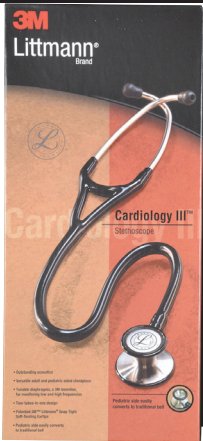

3M™ LITTMANN® CARDIOLOGY STETHOSCOPES

CARDIOLOGY III