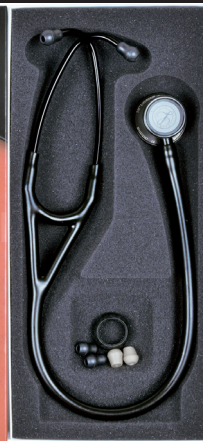

- better audibility of high-frequency sounds
- tunable diaphragms for hearing both high and low frequency sounds without turning over the chestpiece (pressure sensitive)
- adult and paediatric sides for more versatility
- single-piece diaphragm, easier to attach and clean, because the surface is smooth without crevices
- next generation longer-life tubing
- snap tight soft-sealing eartips.

3M™ LITTMANN® CARDIOLOGY STETHOSCOPES

CARDIOLOGY III

CARDIOLOGY III BLACK EDITION

CARDIOLOGY III COPPER FINISH

MASTER CARDIOLOGY

MASTER CARDIOLOGY BLACK EDITION

CARDIOLOGY TRADITIONAL

GIMA code	3M code	3M™ LITTMANN® STETHOSCOPES - length 69 cm
CARDIOLOGY III - head Ø 43/33 mm		
32371	3138	■ Littmann® Cardiology III - caribbean blue
32372	3148	■ Littmann® Cardiology III - raspberry
32429	3149	■ Littmann® Cardiology III - coral pink
32430	3128	■ Littmann® Cardiology III - black
32431	3129	■ Littmann® Cardiology III - burgundy
32432	3130	■ Littmann® Cardiology III - navy blue
32433	3135	■ Littmann® Cardiology III - plum
32434	3134	■ Littmann® Cardiology III - hunter green
32443	3146	■ Littmann® Cardiology III - light blue
32444	3140	■ Littmann® Cardiology III - red
CARDIOLOGY III SPECIAL EDITION - head Ø 43/33 mm		
32369	3161	■ Littmann® Cardiology III - lime - smoke finish
32472	3131BE	■ Littmann® Cardiology III - black edition
32474	3137CPR	■ Littmann® Cardiology III - chocolate - copper finish
32475	3128BRS	■ Littmann® Cardiology III - black - brass finish
32373	3152RBW	■ Littmann® Cardiology III - black - rainbow finish