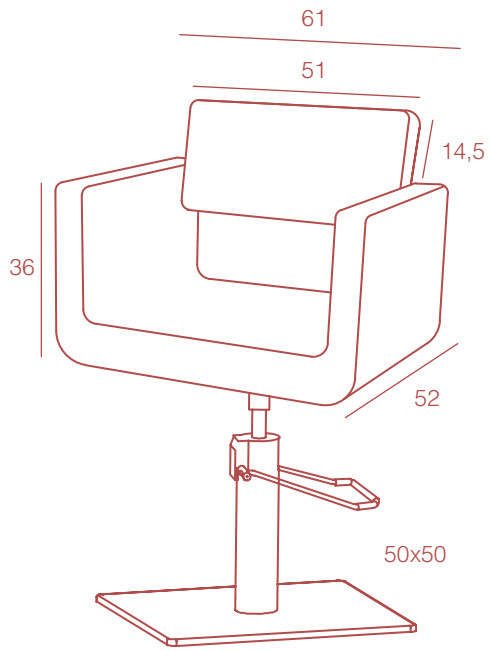

Ball

STYLING CHAIR

REF. / RZC006.A12

product:
61x57x47/60 cm
packing:
66x66x62 cm

PVC

29
32
kg

①

Clean with mild soap and water.