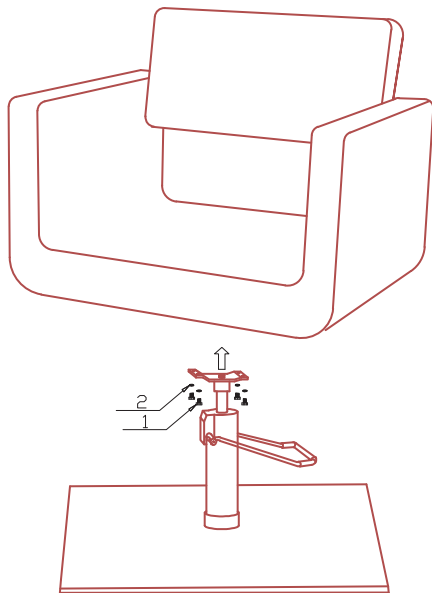

Ball

STYLING CHAIR

REF. / RZC006.A12

product:
61x57x47/60 cm
packing:
66x66x62 cm

PVC

29
32
kg

①

Clean with mild soap and water.