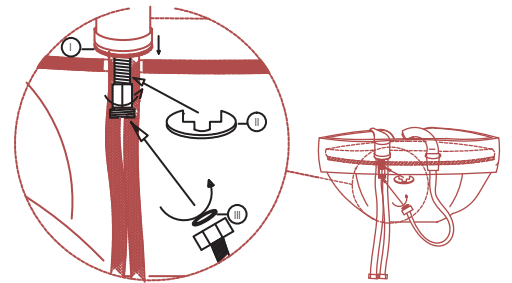

# Rex

WASHING UNIT

REF. / RZW001.A12

product:  
68x118x100 cm  
packing:  
123x70x89 cm

PVC

66  
76  
kg

①

②