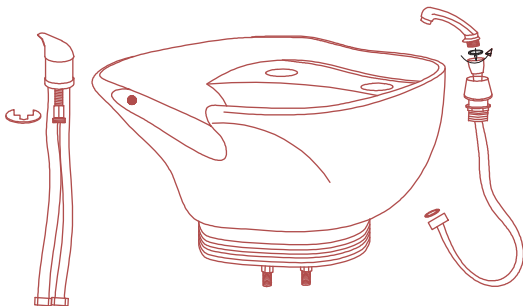

# Rex

WASHING UNIT

REF. / RZW001.A12

product:  
68x118x100 cm  
packing:  
123x70x89 cm

PVC

66  
76  
kg

①

②

③

④

Clean with mild soap and water.