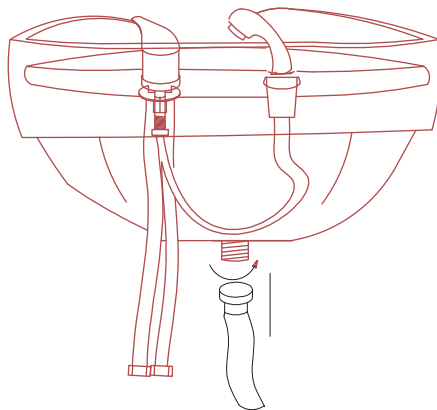

①

②

③

④

Clean with mild soap and water.