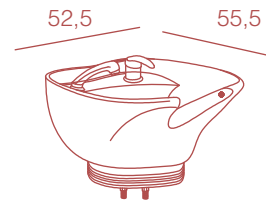

# Rex

WASHING UNIT

REF. / RZW001.A12

product:  
68x118x100 cm  
packing:  
123x70x89 cm

PVC

66  
76  
kg

①

②