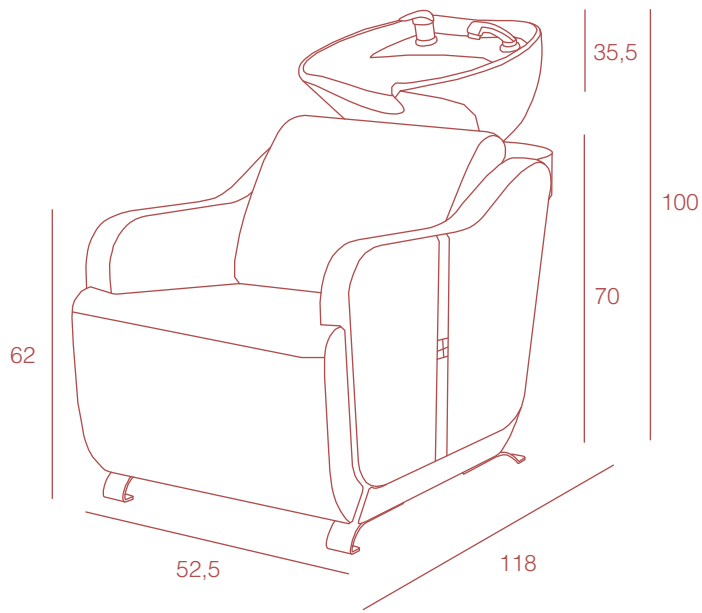

# Rex

WASHING UNIT

REF. / RZW001.A12

product:  
68x118x100 cm  
packing:  
123x70x89 cm

PVC

66  
76  
kg

①

②