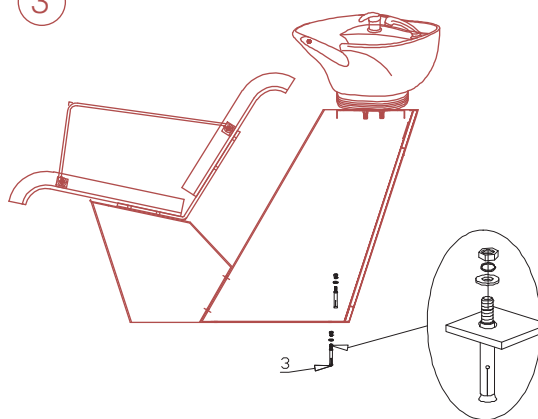

①

②

③

Clean with mild soap and water.