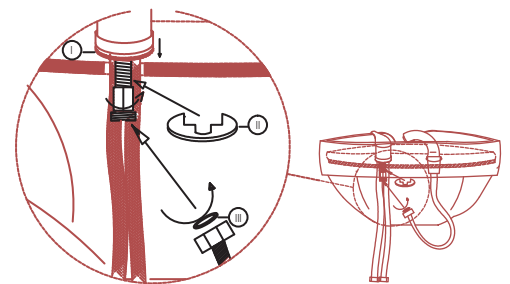

Dren

WASHING UNIT

REF. / RZW002.A12

product:
60,5x120x95 cm
packing:
114x65x87 cm

PVC

38,5
48
kg

①

②