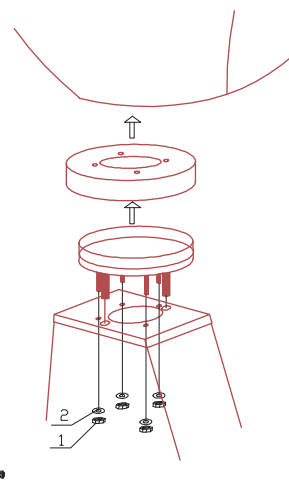

①

②

③

Clean with mild soap and water.