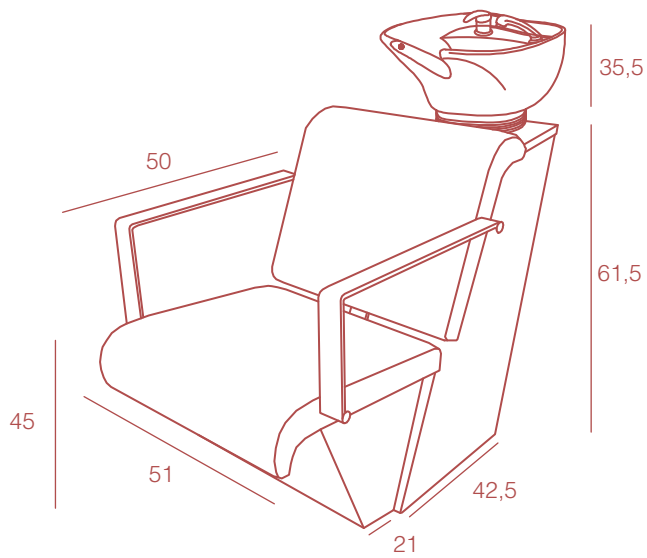

Dren

WASHING UNIT

REF. / RZW002.A12

product:
60,5x120x95 cm
packing:
114x65x87 cm

PVC

38,5
48
kg

①

②