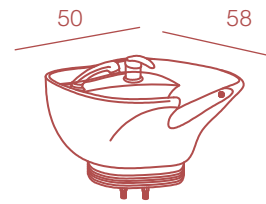

Dren

WASHING UNIT

REF. / RZW002.A12

product:
60,5x120x95 cm
packing:
114x65x87 cm

PVC

38,5
48
kg

①

②